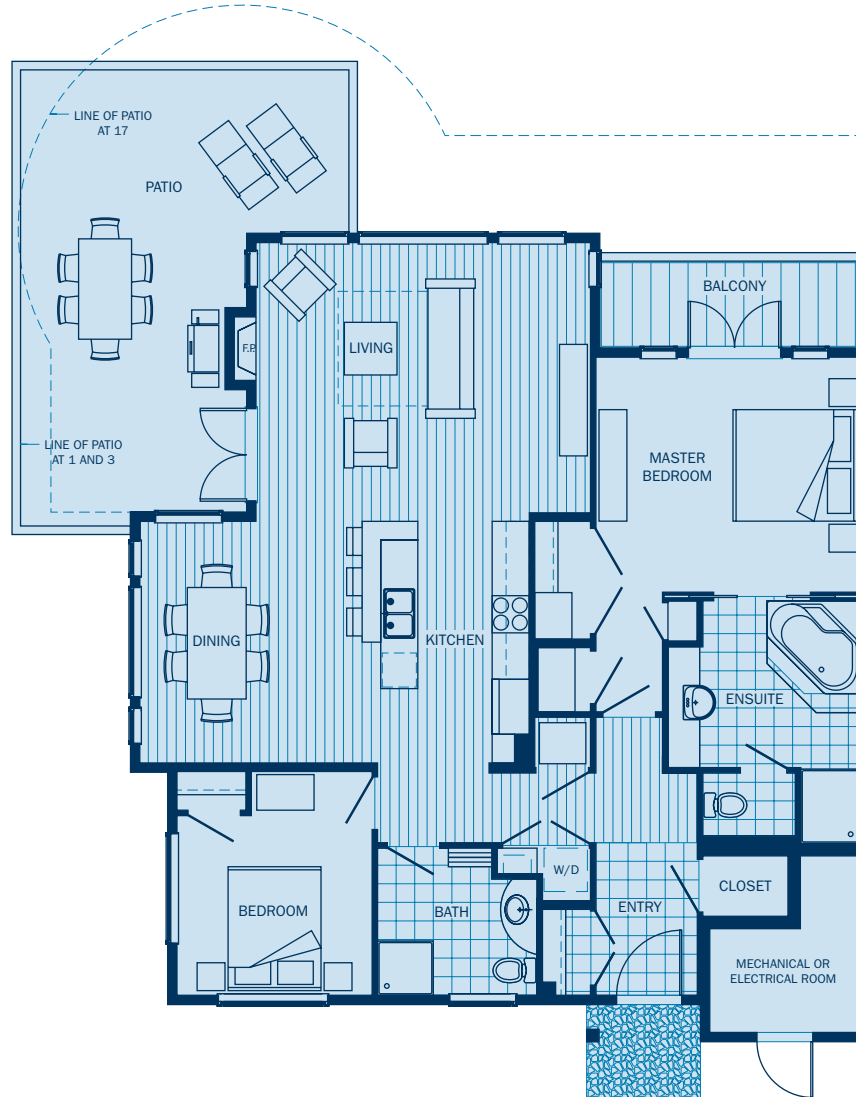

Plan D

2 BEDROOM

1,356 sq ft

PAINTED BOAT
RESORT SPA & MARINA