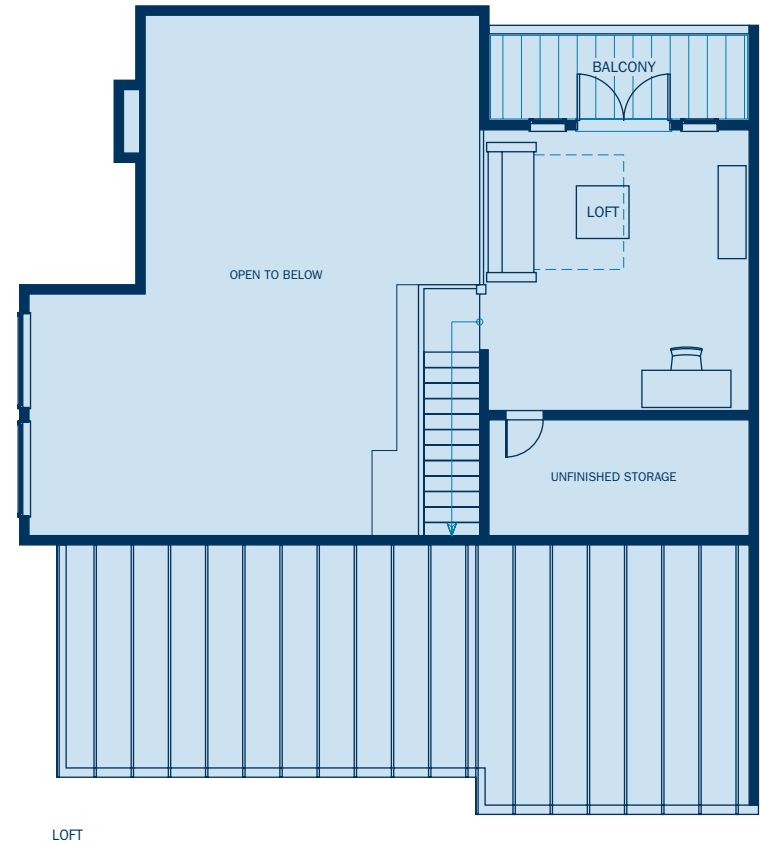

Plan F

2 BEDROOM + LOFT

Main 1,437 sq ft

Loft 231 sq ft

Total 1,668 sq ft

PAINTED BOAT
RESORT SPA & MARINA