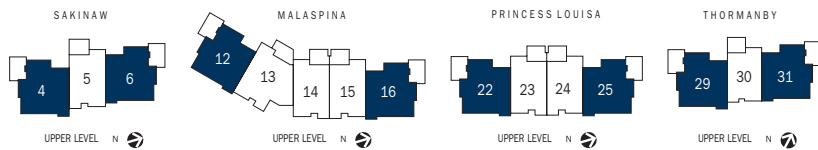

Plan F

2 BEDROOM + LOFT

Main 1,437 sq ft

Loft 231 sq ft

Total 1,668 sq ft

PAINTED BOAT
RESORT SPA & MARINA